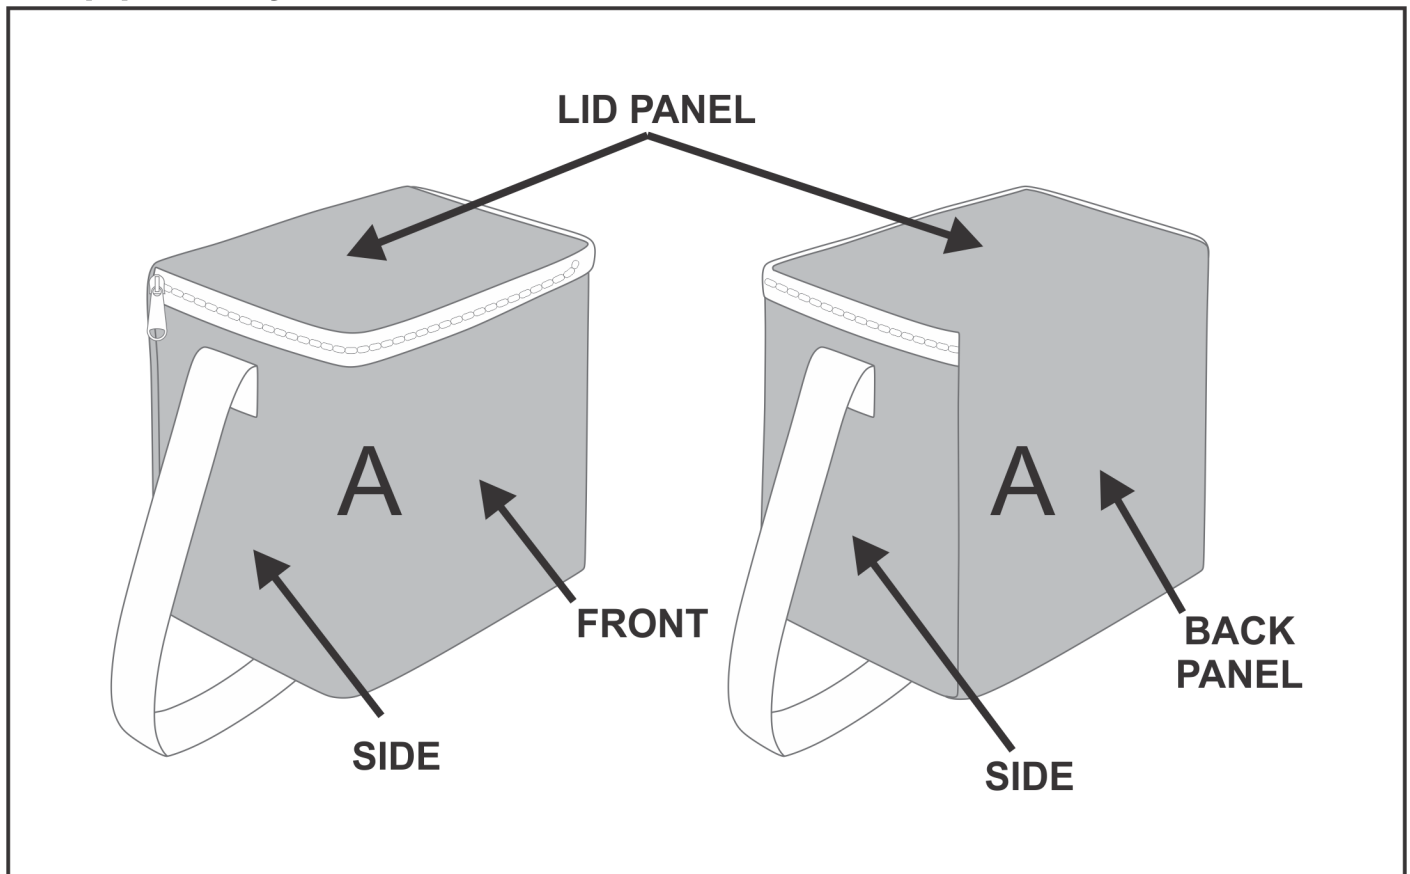

CC-HP-3-G

Hoppla Hydro 12-Can Cooler - Black

Need to know:

- Includes 1-Position Sublimation (setup fees apply)
- **Please Note: We cannot guarantee 100% logo Alignment on all Brandable Panels.**

Branding Options:

Position A

1. Custom Sublimation A (CPSUB-A)
Full Colour
Size: 600mm wide x 851mm high